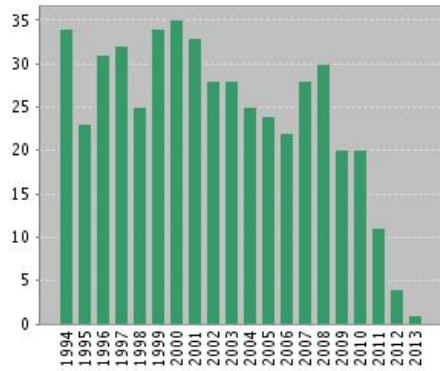

Published Items in Each Year

Citations in Each Year

Results found: 844
Sum of the Times Cited: 29347
Average Citations per Item: 34.77
h-index: 73

[Back to Results](#)

Web of Knowledge
Page 1 (Records 1 -- 1)