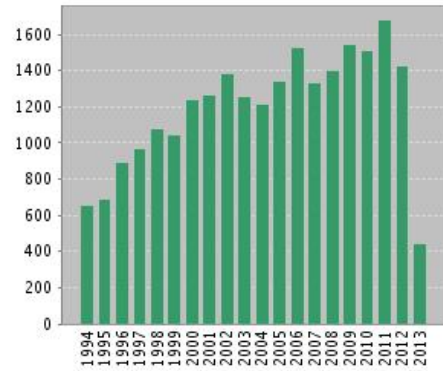

Published Items in Each Year

Citations in Each Year

Results found: 844
Sum of the Times Cited: 29347
Average Citations per Item: 34.77
h-index: 73

[Back to Results](#)

Web of Knowledge
Page 1 (Records 1 -- 1)